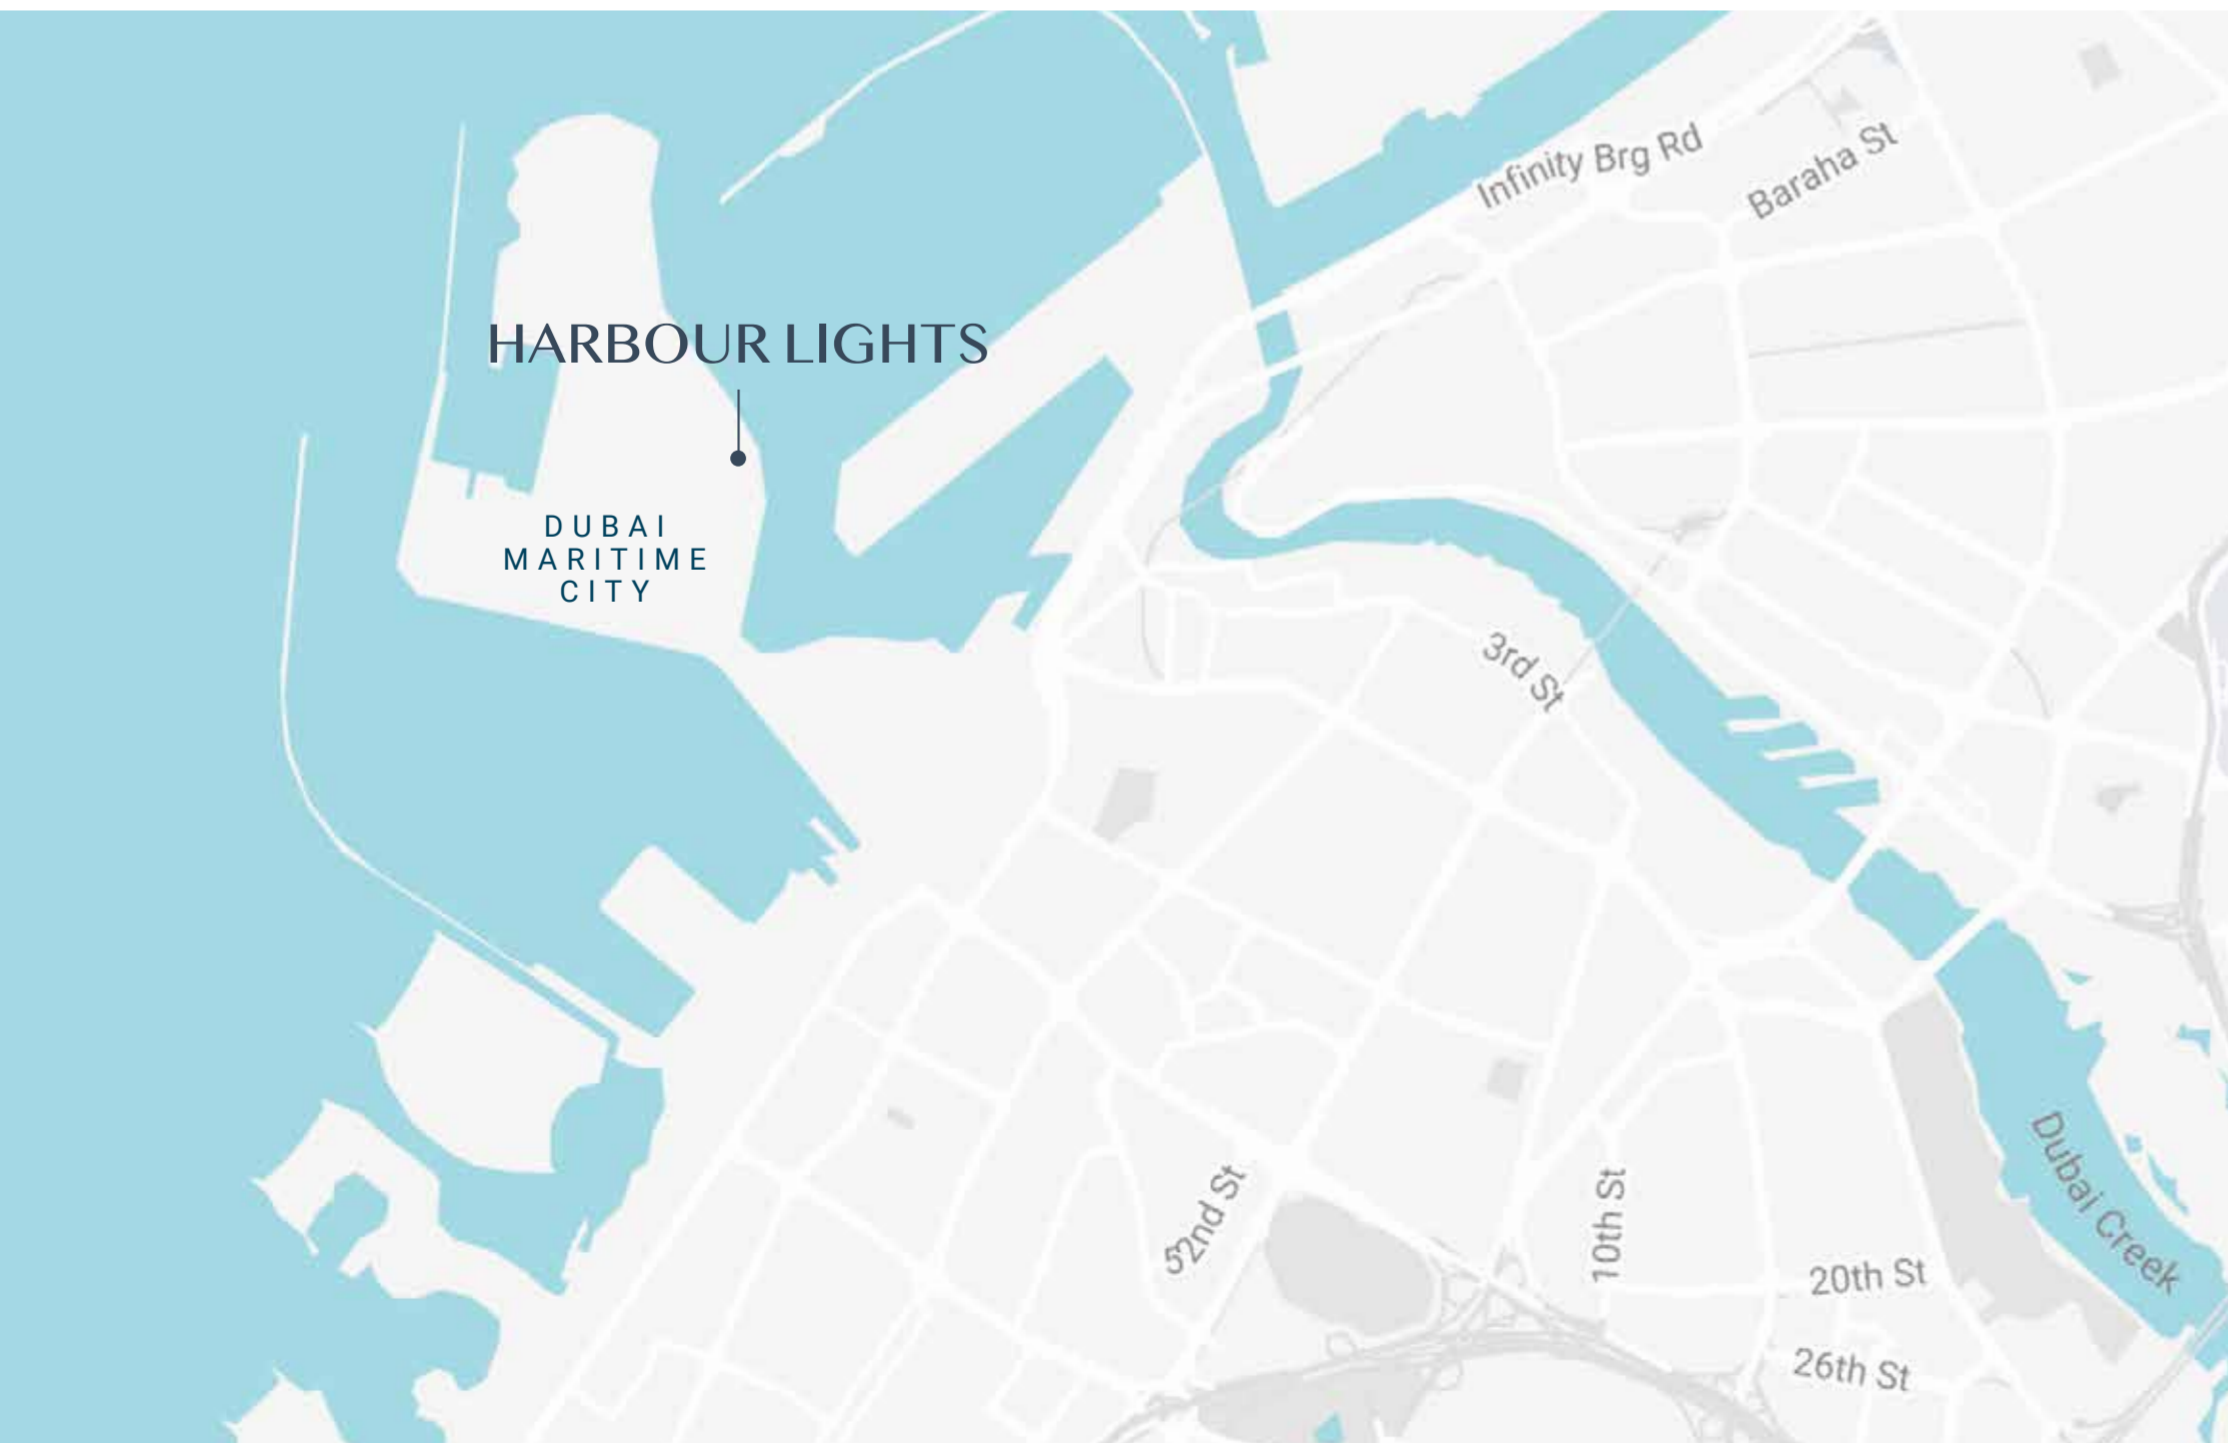

**WELCOME TO THE GLAMOUR
OF HARBOUR LIGHTS**

Inspired by waves, wonder and a love for the sea, this stunning, 52-storey, maritime-inspired collection of residential apartments is a waterfront dream come true.

SECLUDED
FROM AND
CENTRAL TO
THE WORLD

A COMMERCE & TRADE HUB

Strategically located between Port Rashid and Dubai's Drydocks World, Dubai Maritime City capitalises on its strengths, bringing together the entire maritime industry and offering residents a dynamic, urban lifestyle.

مدينة دبي الملاحية
Dubai Maritime City

HARBOUR LIGHTS

de GRISOGONO

DUBAI MARITIME
CITY

DAMAC

SEAFRONT
LIVING
IS RISING

A UNIQUE FLOATING POOL IN THE SEA

Nestled away in the vast expanse of the deep blue, take the plunge into Harbor Lights' floating pool. Whether it's swimming lengths or perfecting your tan, you can now do so surrounded by the abundance of nature's most magnificent wonder.