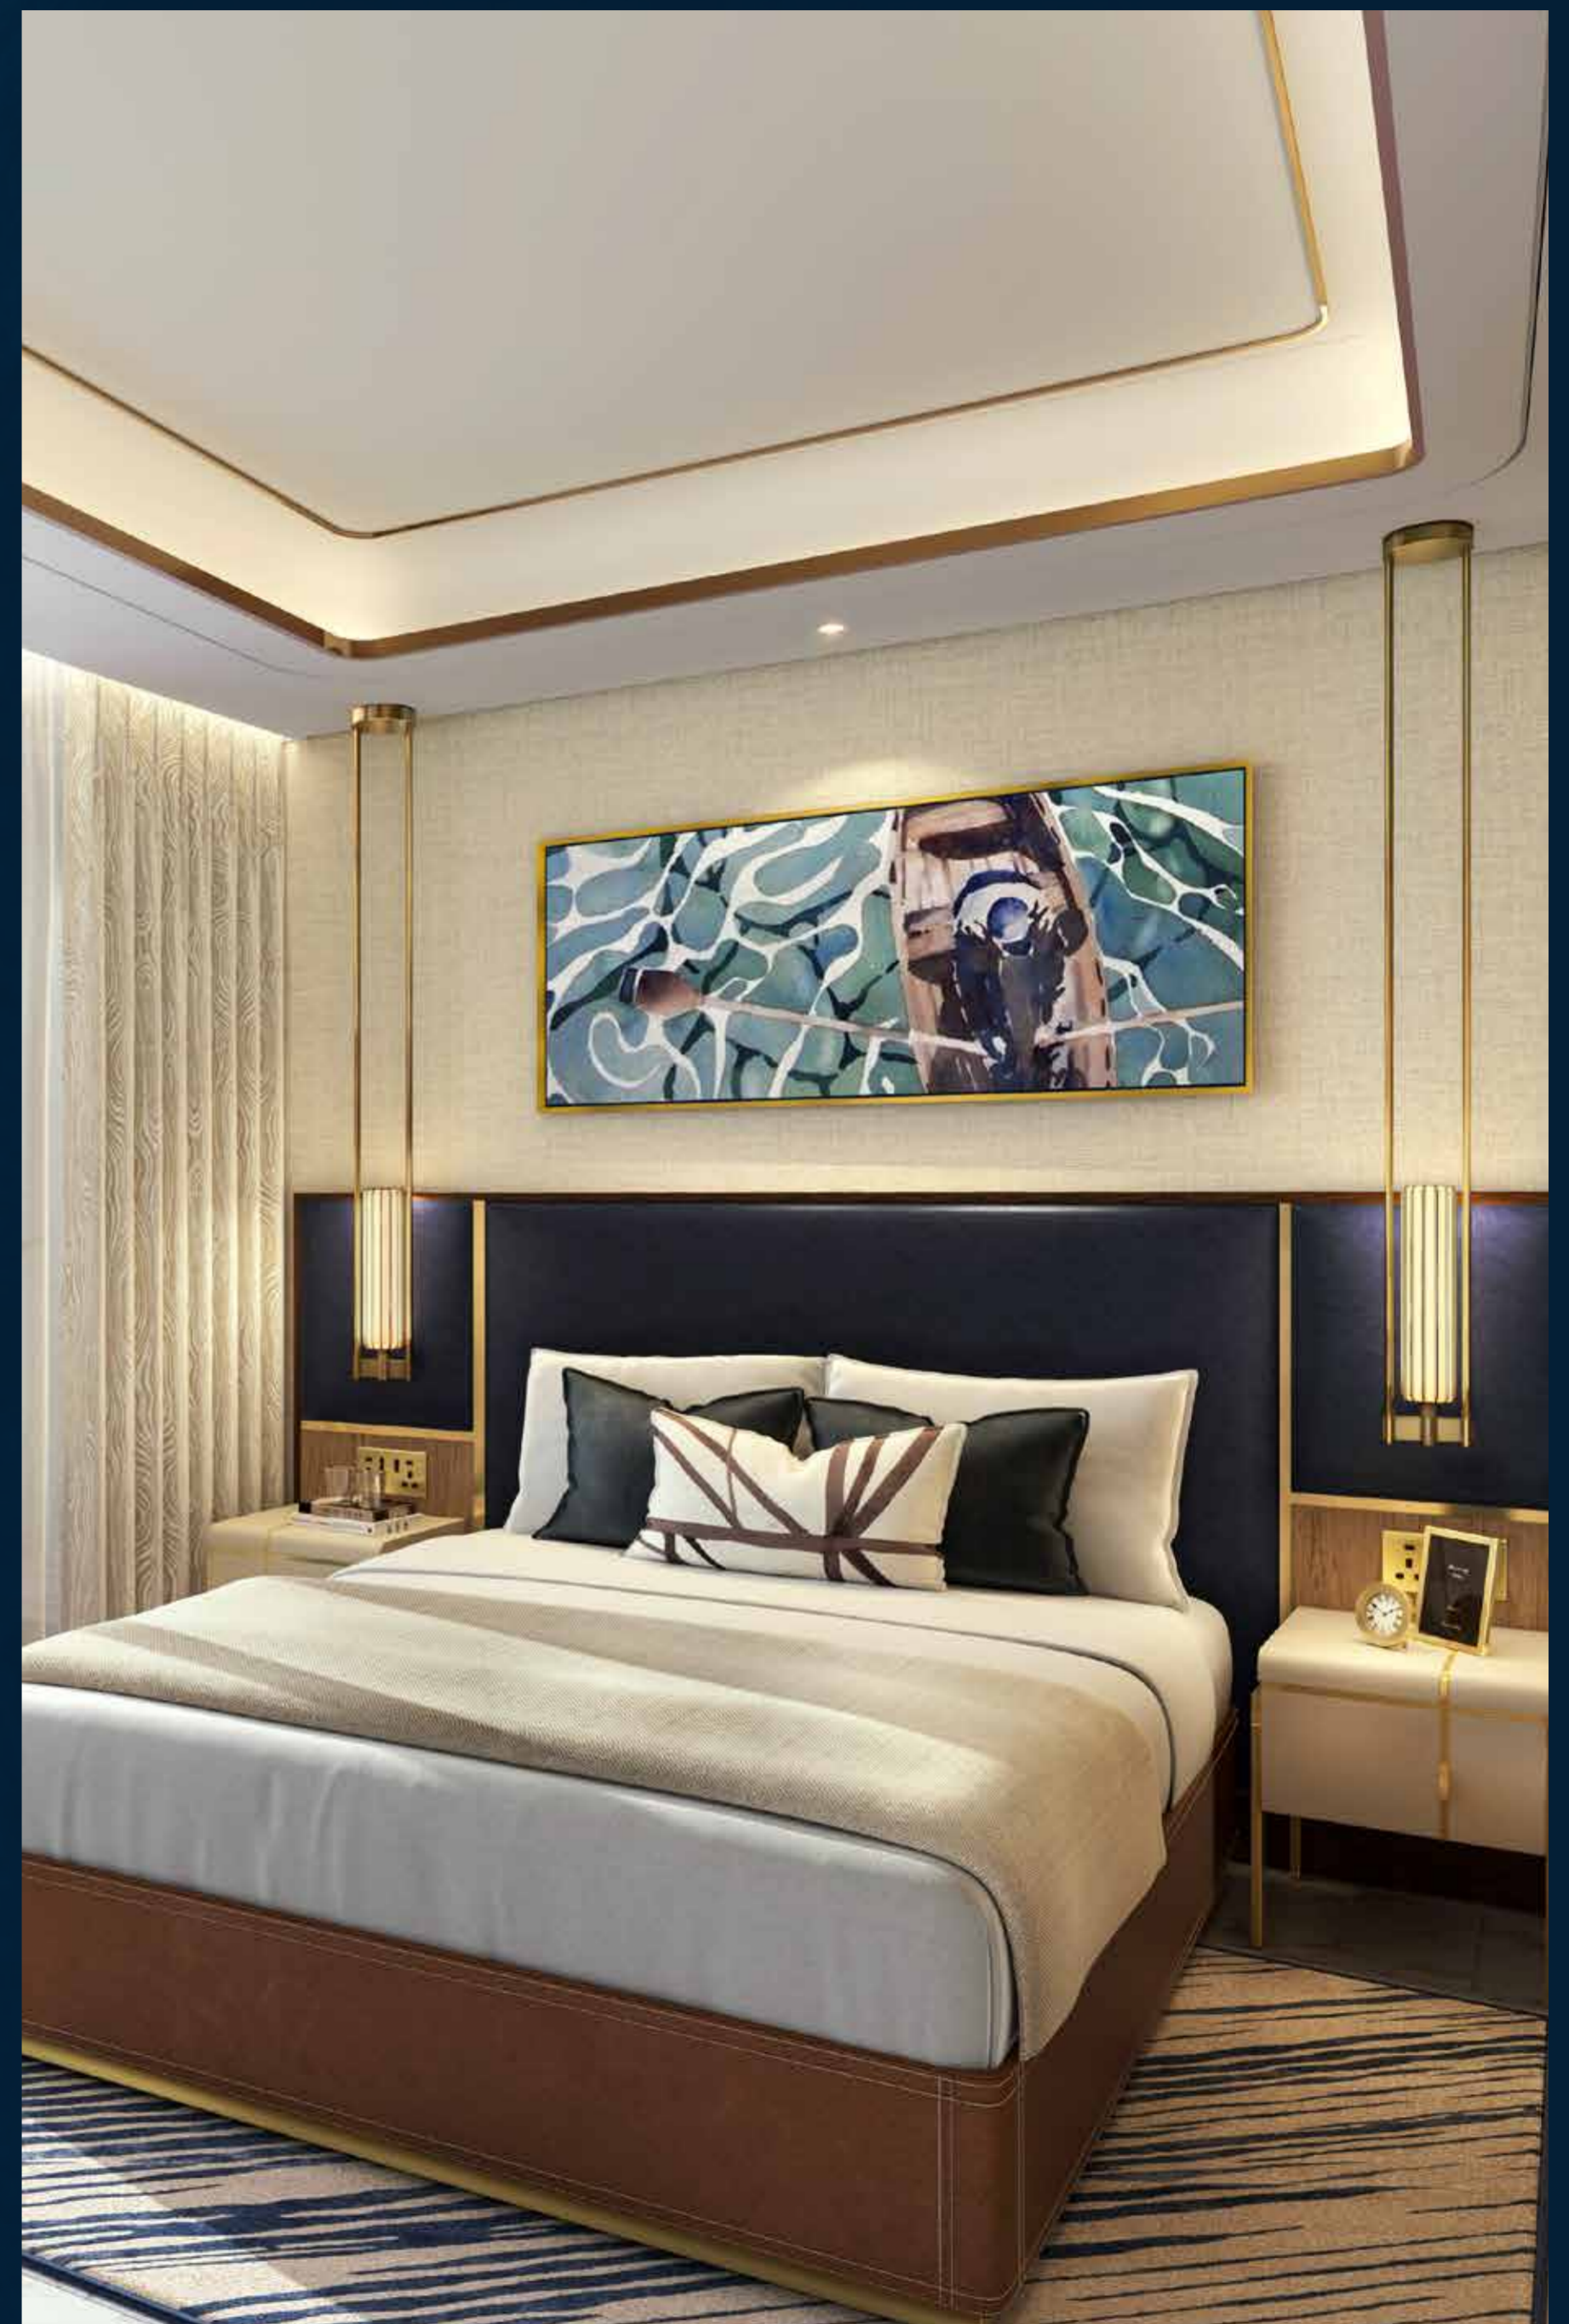

de GRISOGONO
GENEVE

G

2

FLOAT IN ULTRA-LUXURY

Sleek white and gold features line the ceilings and walls, while the large windows let in lavish amounts of sunlight, letting you enjoy the stunning sea views.